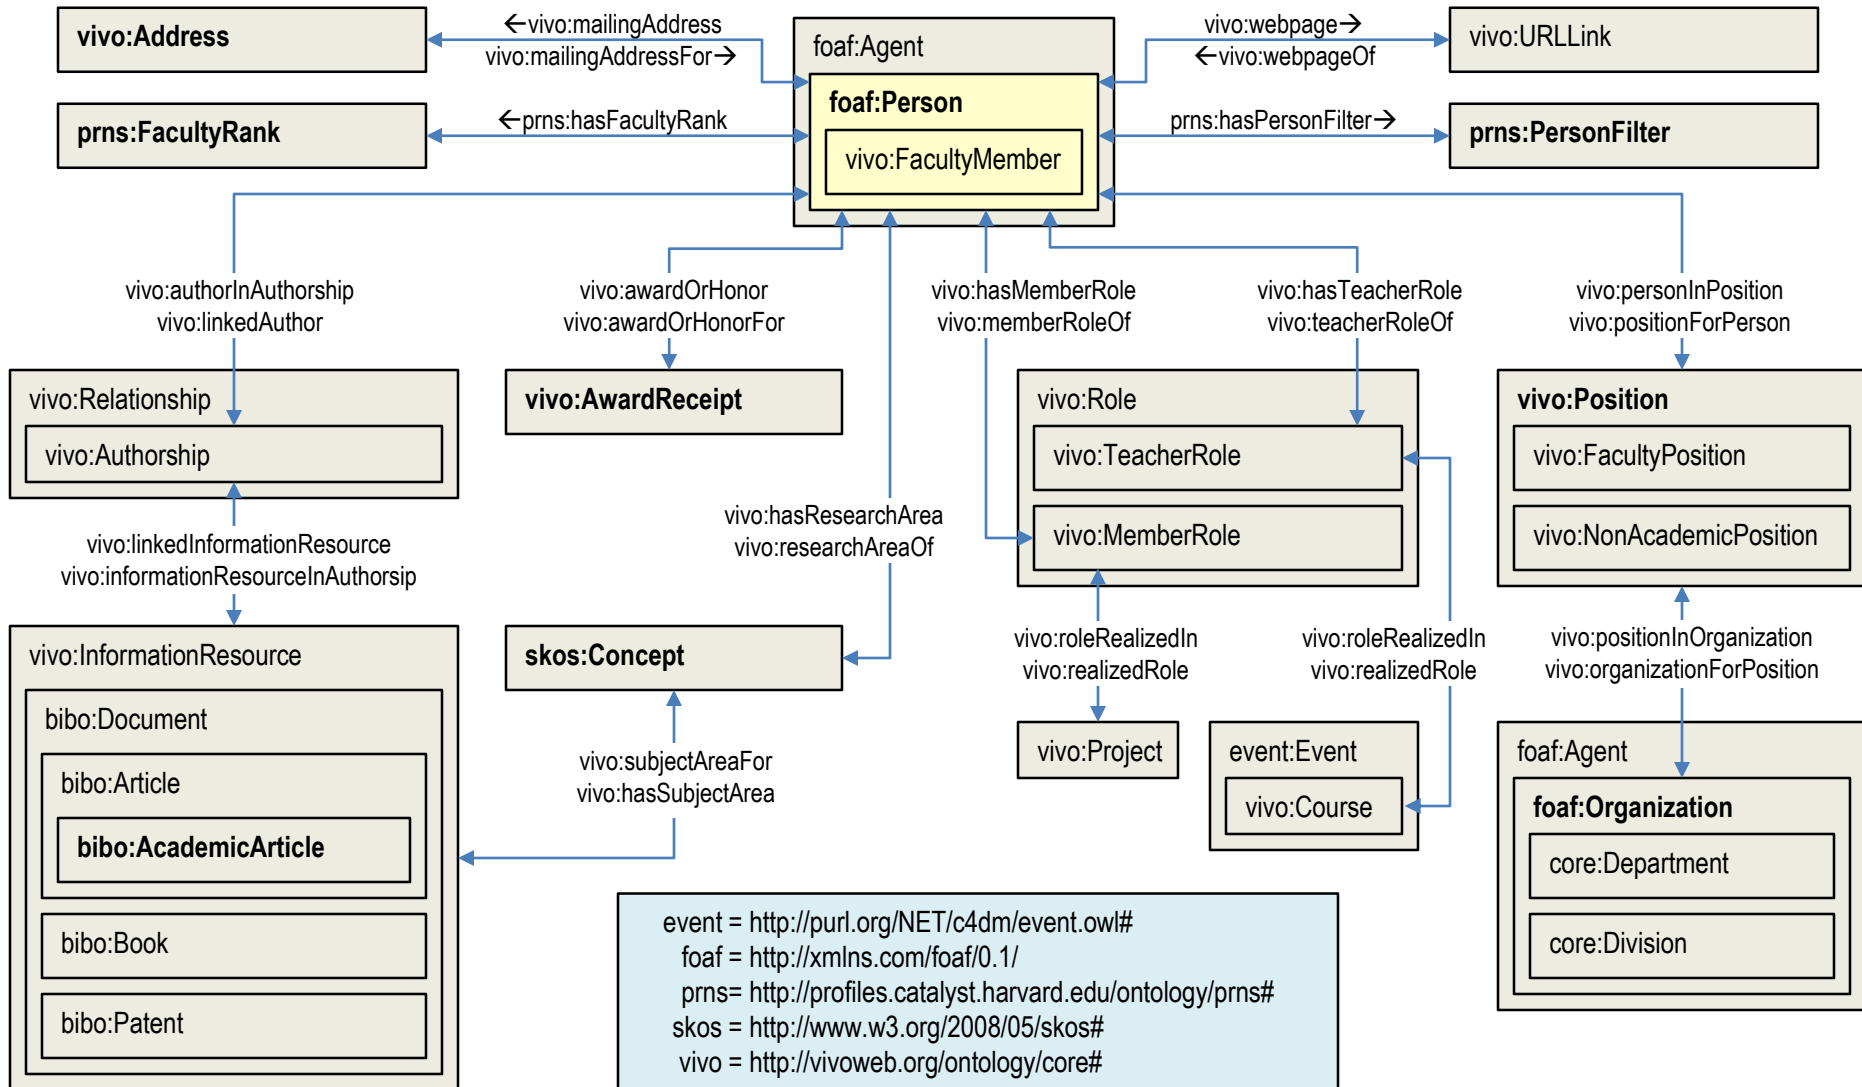

VIVO Ontology: Selected Classes and Object Properties

Main classes used by Profiles RNS 3.1.0 are highlighted in bold.

event = <http://purl.org/NET/c4dm/event.owl#>
 foaf = <http://xmlns.com/foaf/0.1/>
 prns= <http://profiles.catalyst.harvard.edu/ontology/prns#>
 skos = <http://www.w3.org/2008/05/skos#>
 vivo = <http://vivoweb.org/ontology/core#>